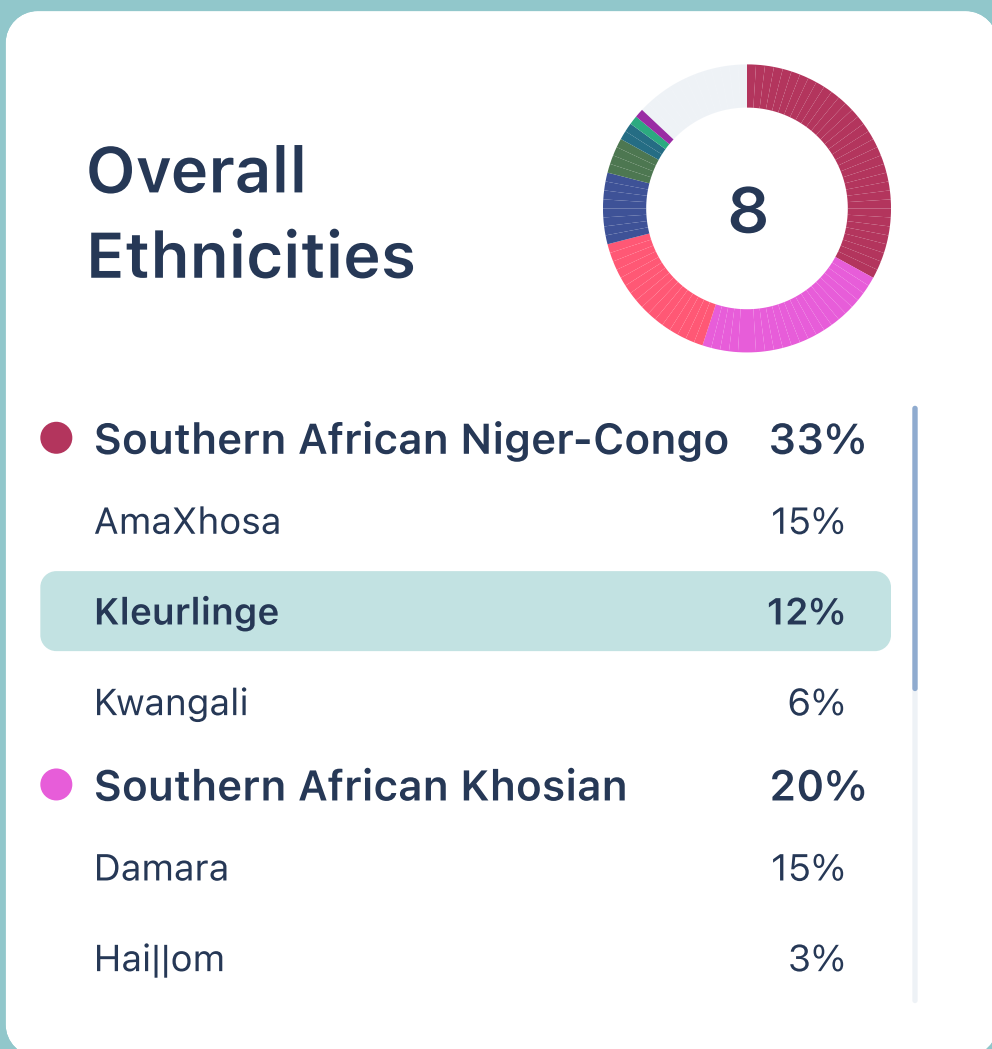

African Breakdown by ethnicities

Your African ethnicity group

- > **Southern African Niger-Congo** 33%
- > **Southern African Khosian** 20%
- > **East African Afro-Asiatic** 16%
- > **North Africa** 8%
- > **Central African Hunter-Gatherers** 4%
- > **Central West African Niger-Congo** 2%