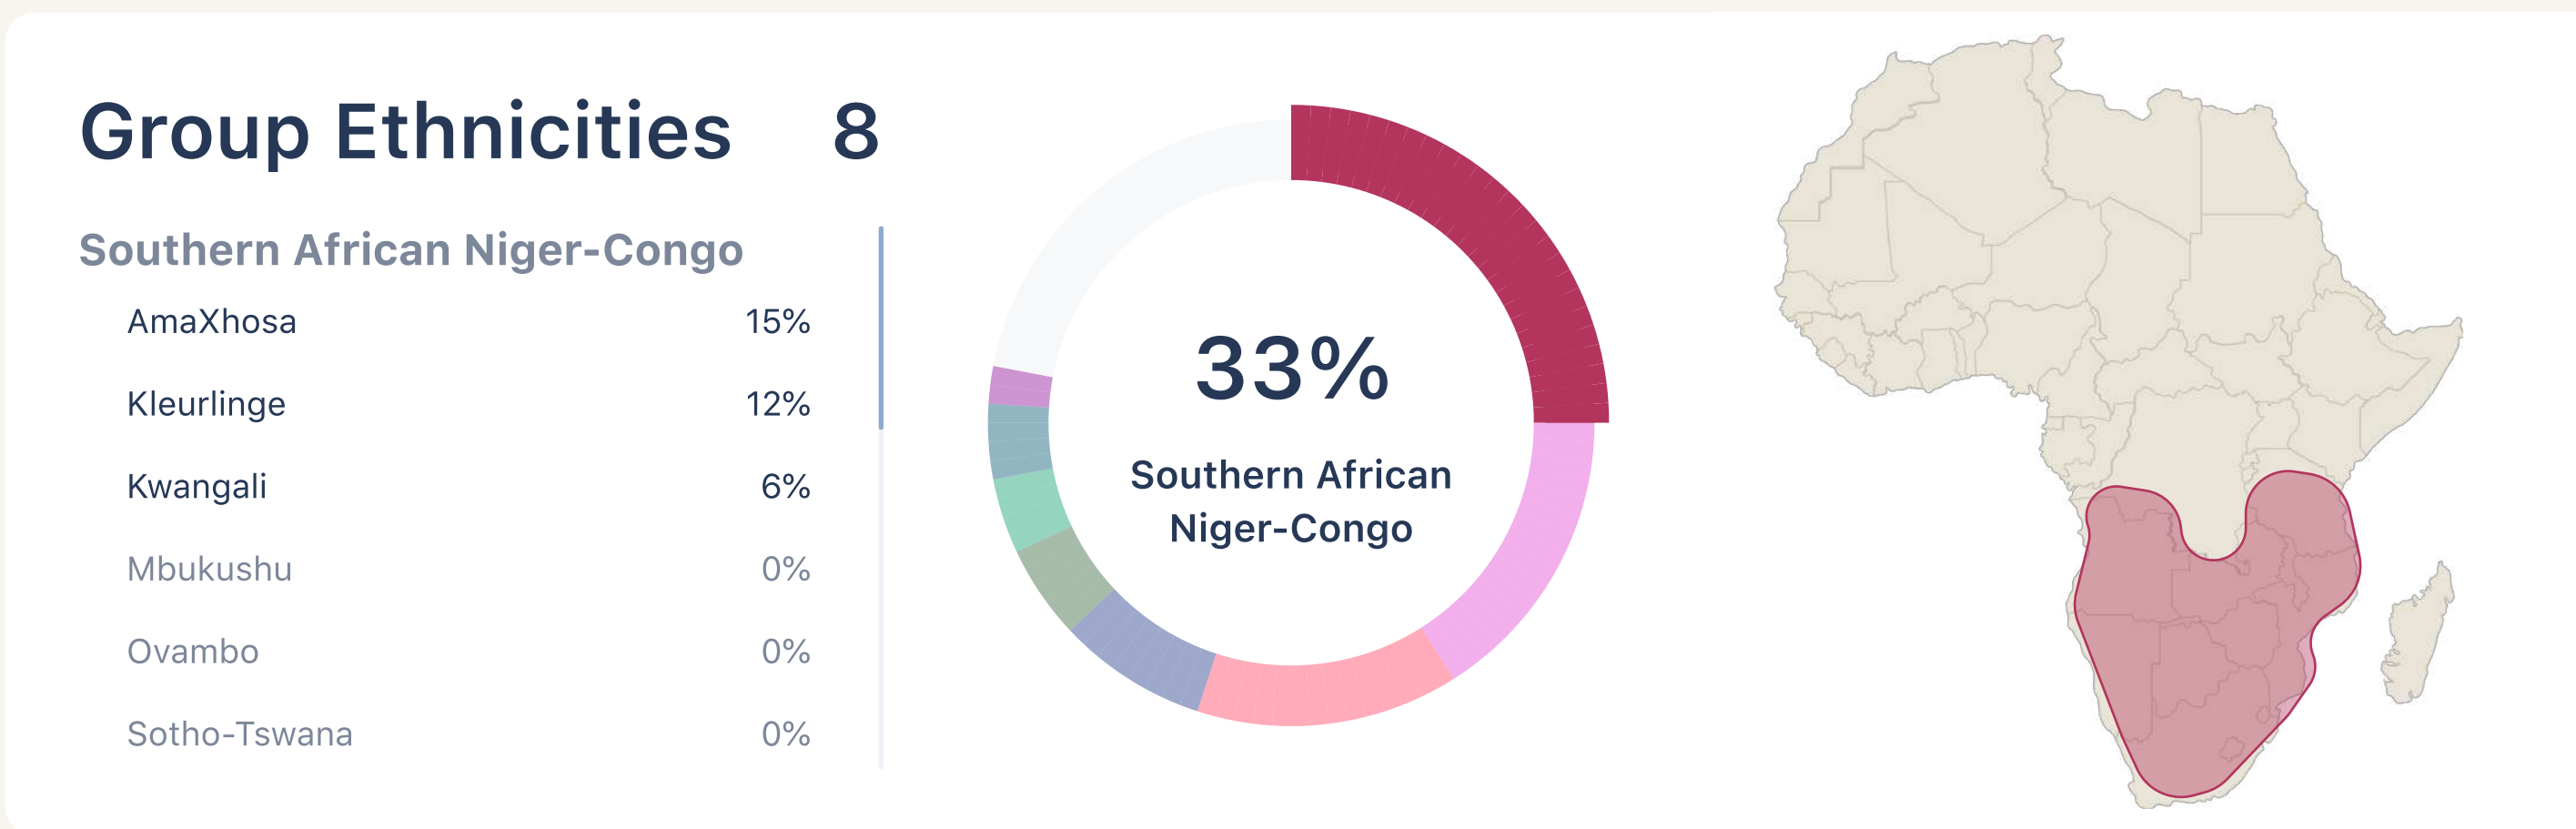

African Breakdown by ethnicities

Your African ethnicity group

- > **Southern African Niger-Congo** 33%
- > **Southern African Khosian** 20%
- > **East African Afro-Asiatic** 16%
- > **North Africa** 8%
- > **Central African Hunter-Gatherers** 4%
- > **Central West African Niger-Congo** 2%