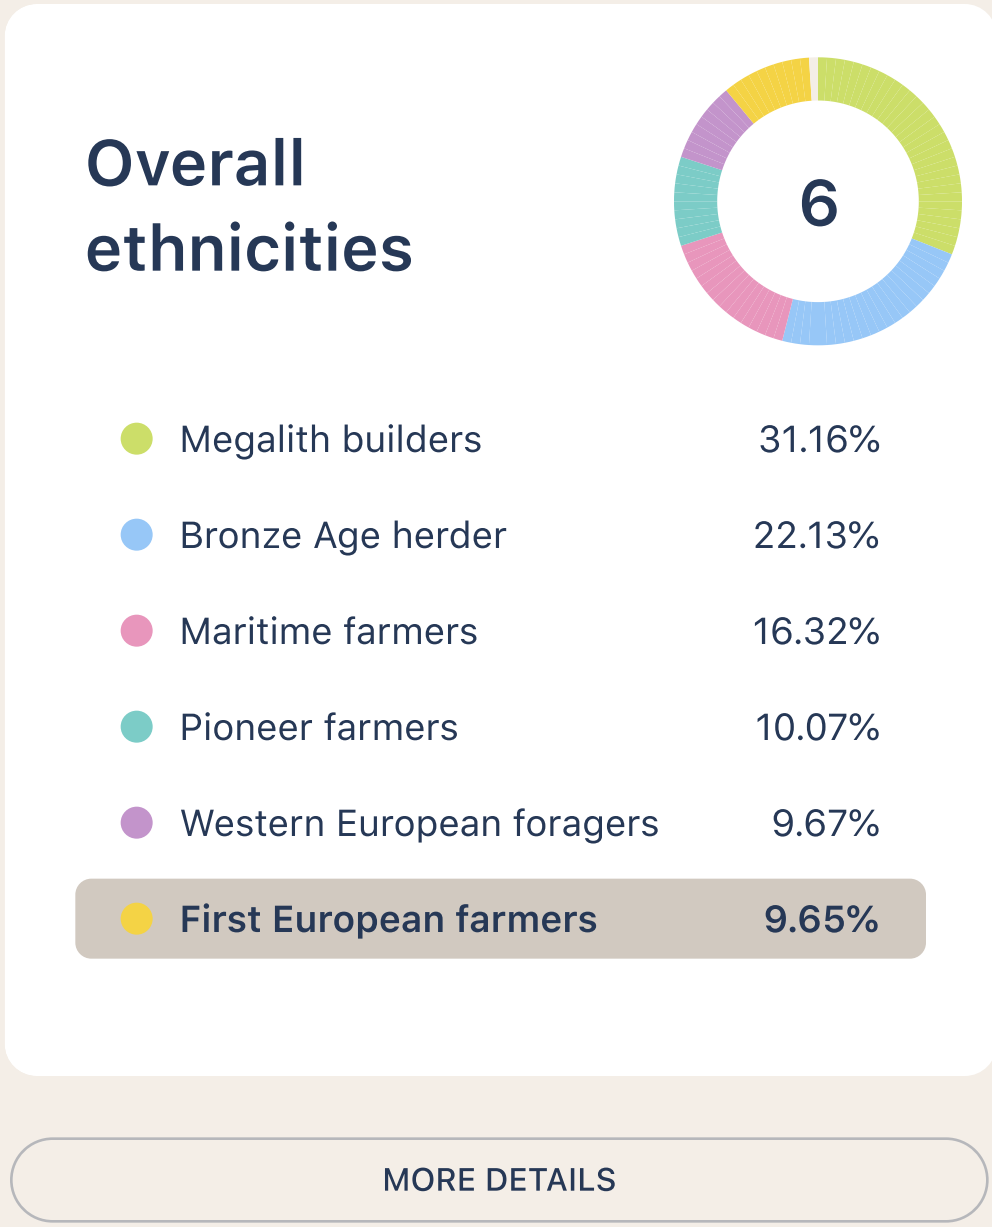

# Ancient European Ancestry

## Epochs timeline

## Ethnicities breakdown

- > **Megalith builders** 31.16%
- > **Bronze Age herder** 22.13%
- > **Maritime farmers** 16.32%
- > **Pioneer farmers** 10.07%
- > **Western European foragers** 9.67%
- > **First European farmers** 9.65%

## History

Anatolian agriculturalists who brought cultivation to the continent

The first European farmers migrated from the other side of the Aegean, descended from Anatolians who adopted the agricultural lifestyle 10,000 years ago. They were a mix of foragers related to European hunter-gatherers, and a mysterious population to the south that was more distant to these Pleistocene Europeans than the people of East Asia or Australia were. These people not only brought the cultivation of cereals to Europe, but they introduced various...