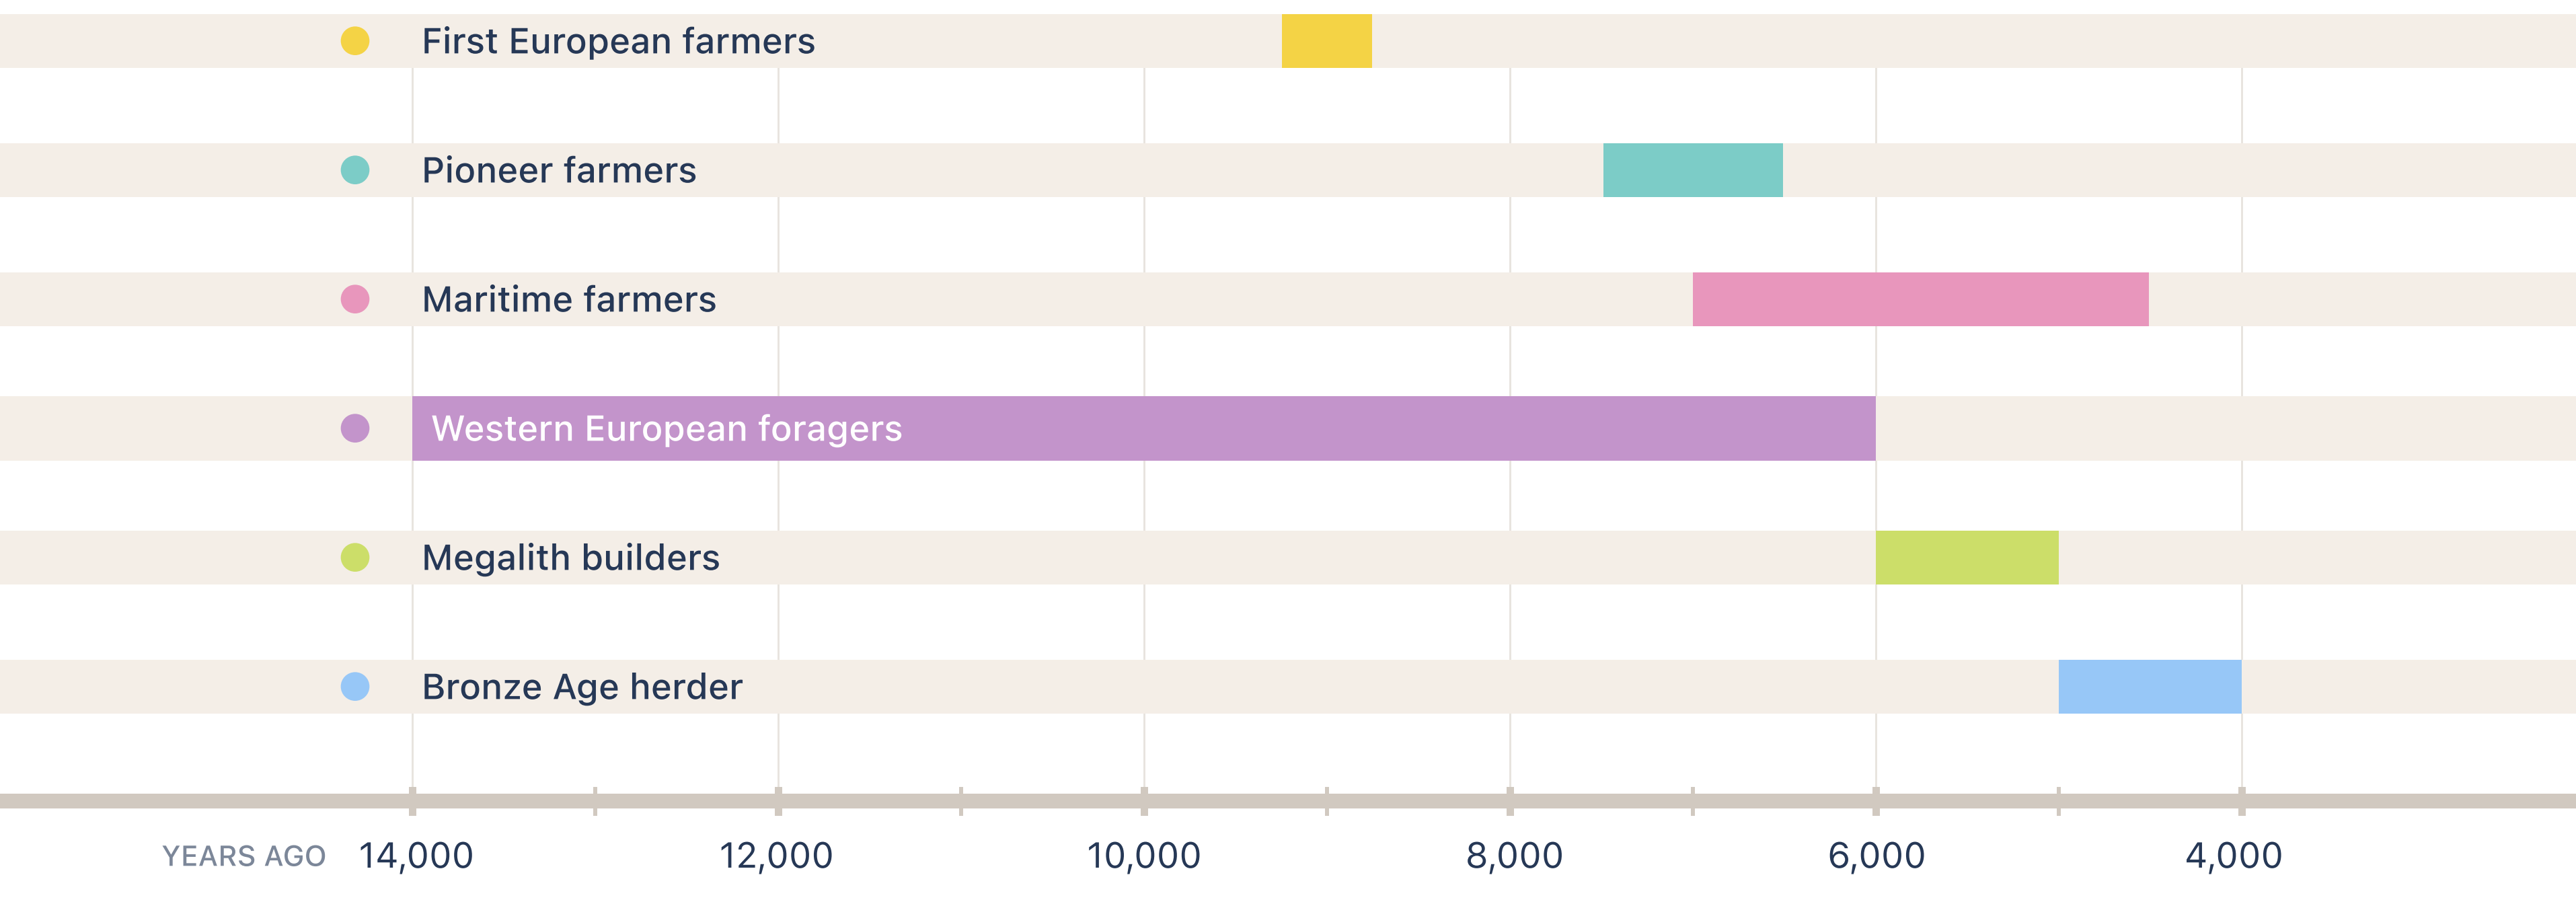

# Ancient European Ancestry

## Epochs timeline

## Ethnicities breakdown

- > **Megalith builders** 31.16%
- > **Bronze Age herder** 22.13%
- > **Maritime farmers** 16.32%
- > **Pioneer farmers** 10.07%
- > **Western European foragers** 9.67%
- > **First European farmers** 9.65%

## History

Anatolian agriculturalists who brought cultivation to the continent

The first European farmers migrated from the other side of the Aegean, descended from Anatolians who adopted the agricultural lifestyle 10,000 years ago. They were a mix of foragers related to European hunter-gatherers, and a mysterious population to the south that was more distant to these Pleistocene Europeans than the people of East Asia or Australia were. These people not only brought the cultivation of cereals to Europe, but they introduced various...